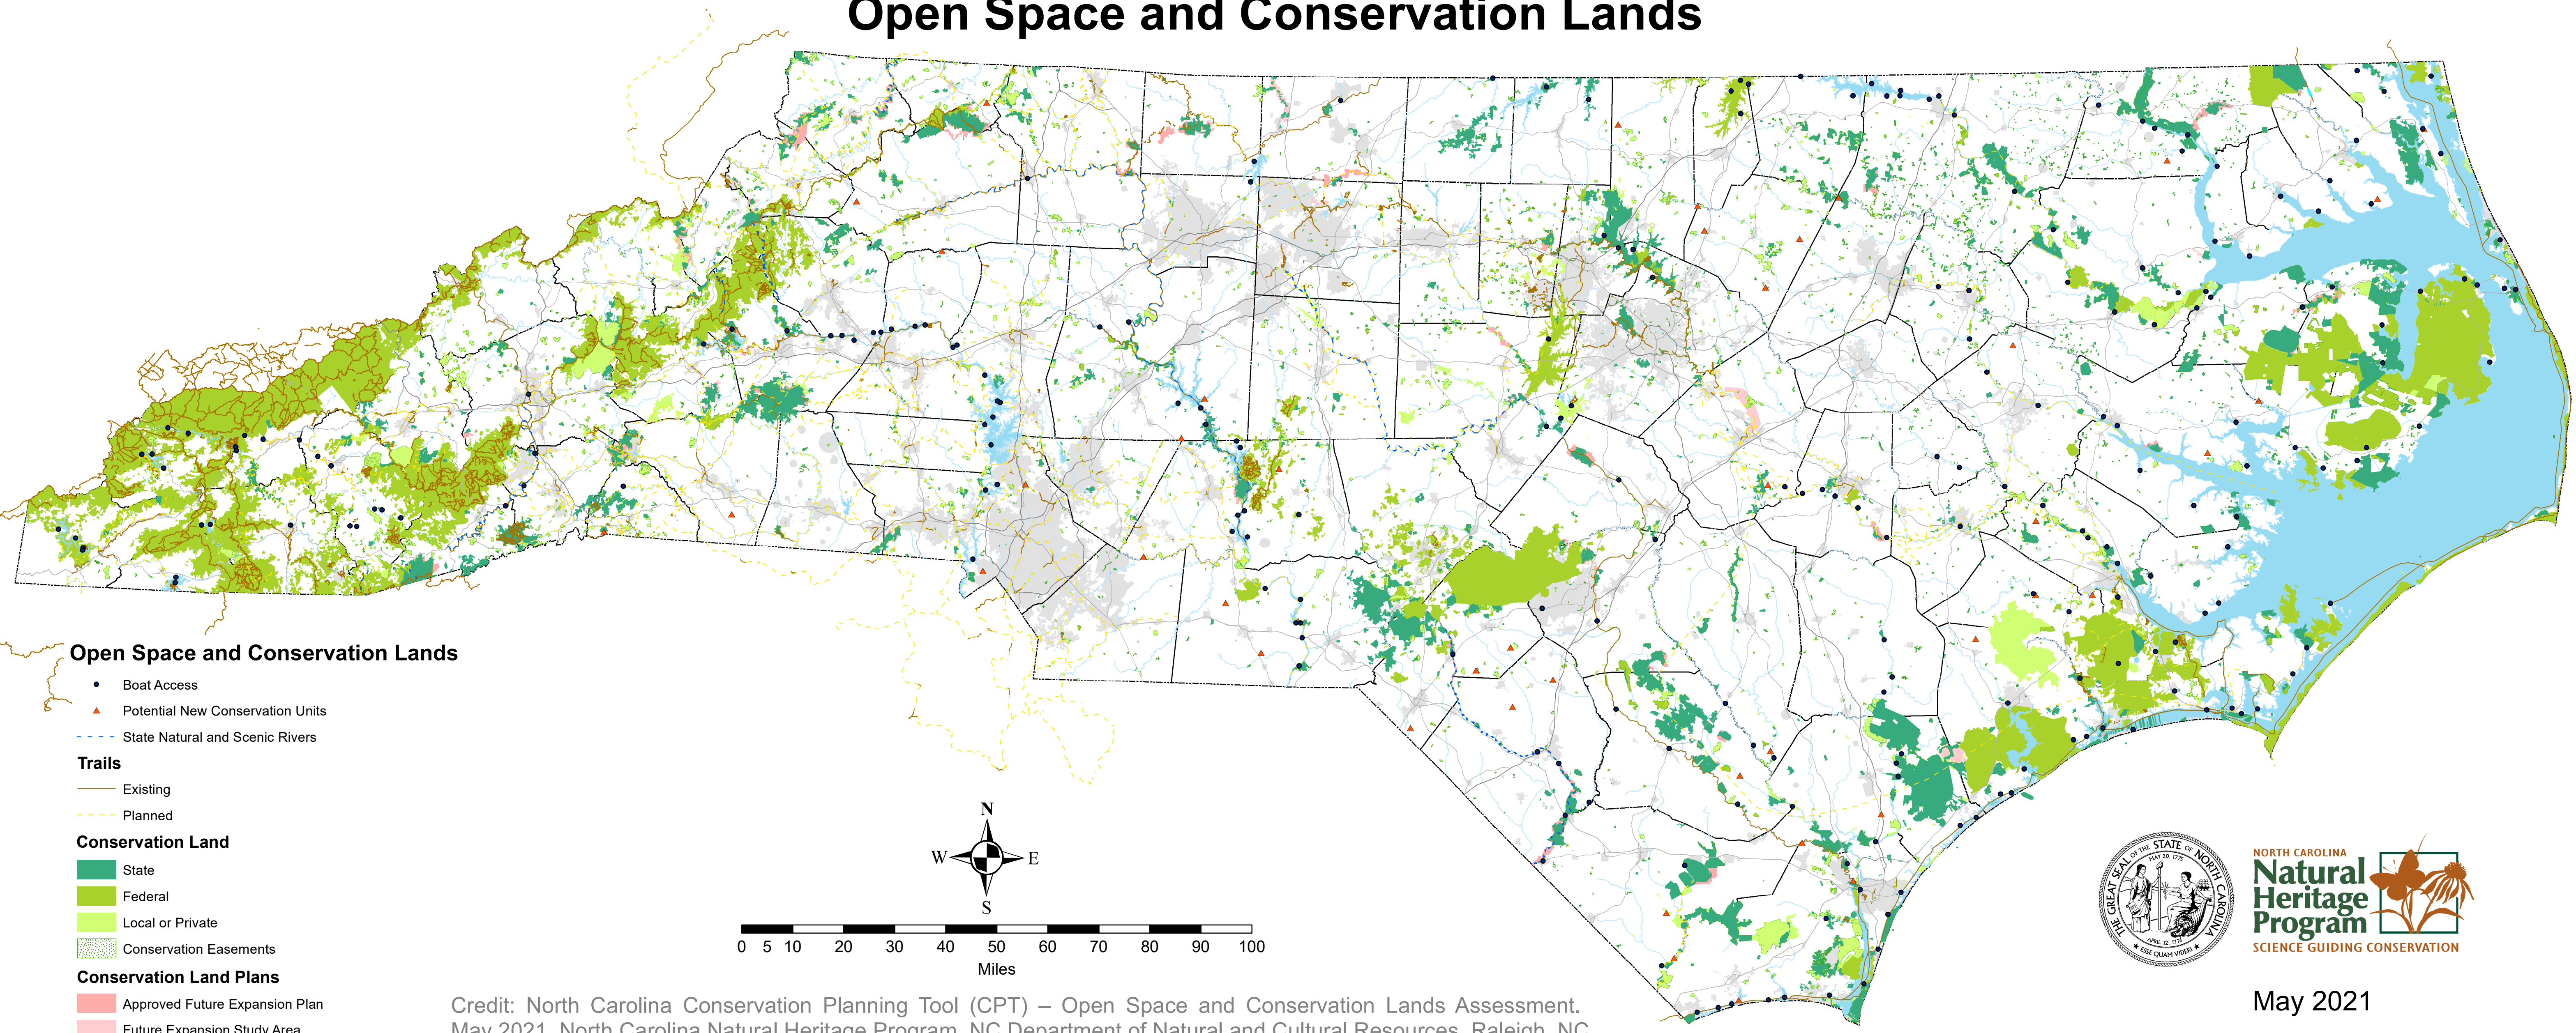

North Carolina Conservation Planning Tool

Open Space and Conservation Lands

Open Space and Conservation Lands

- Boat Access
- ▲ Potential New Conservation Units
- State Natural and Scenic Rivers

Trails

- Existing
- - - Planned

Conservation Land

- State
- Federal
- Local or Private
- Conservation Easements

Conservation Land Plans

- Approved Future Expansion Plan
- Future Expansion Study Area

Credit: North Carolina Conservation Planning Tool (CPT) – Open Space and Conservation Lands Assessment. May 2021. North Carolina Natural Heritage Program, NC Department of Natural and Cultural Resources. Raleigh, NC.